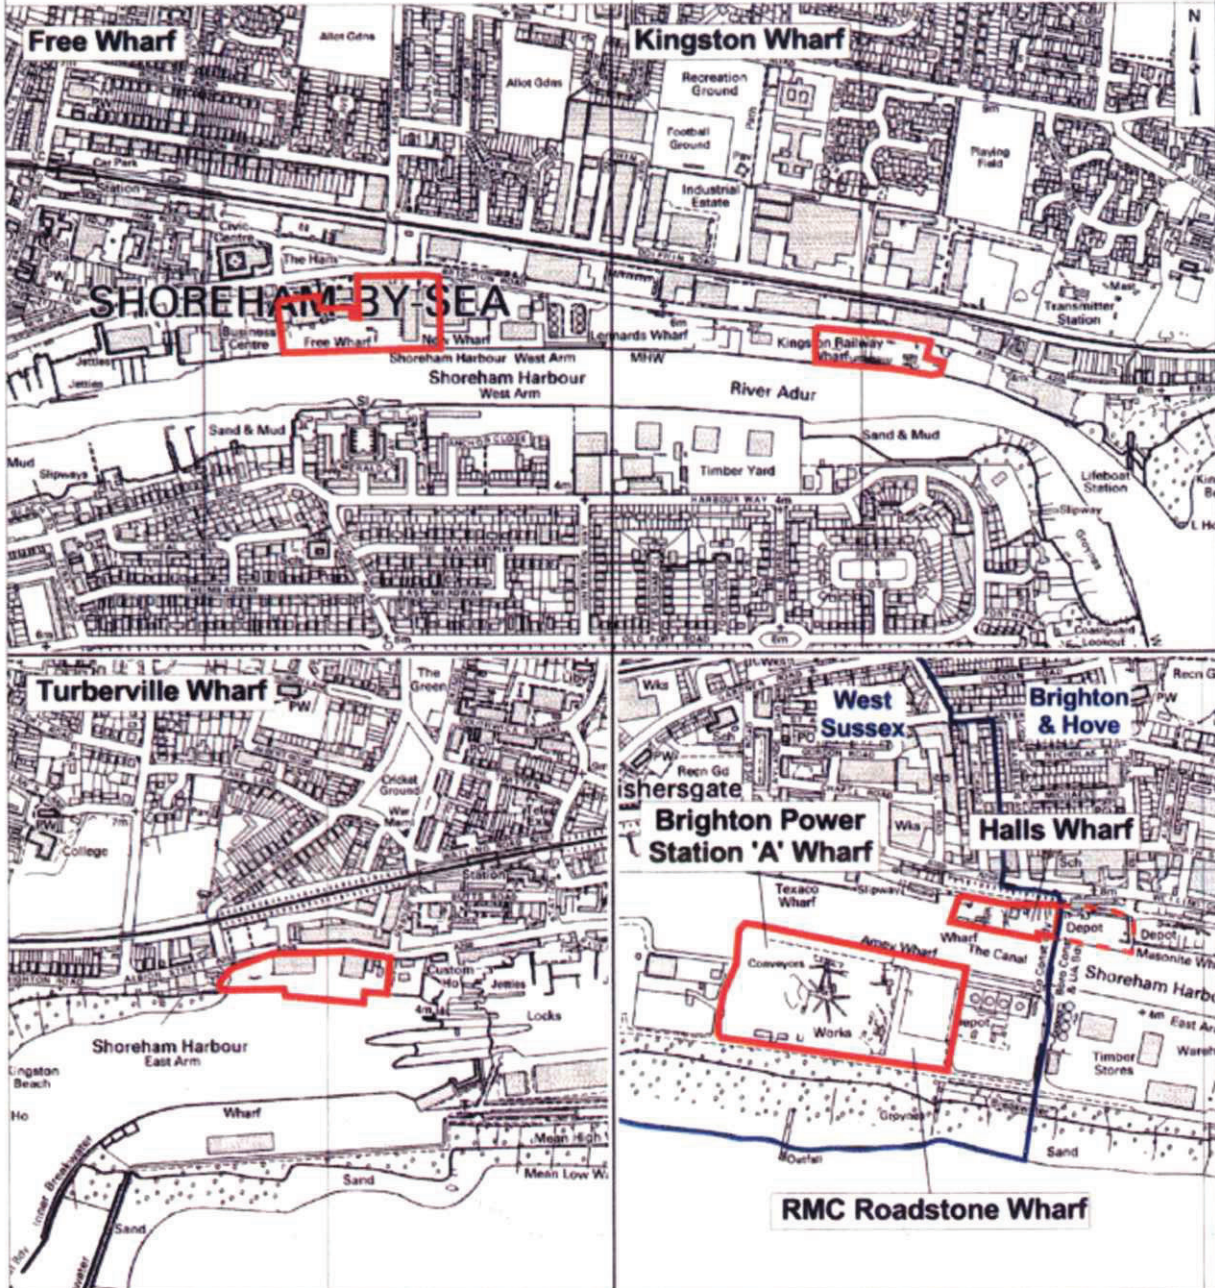

APPENDIX 2

West Sussex Minerals Local Plan 2003

Safeguarded Site - Existing Minerals Wharves
SHOREHAM-BY-SEA

This map is reproduced from Ordnance Survey material with the permission of Ordnance Survey on behalf of the Controller of Her Majesty's Stationery Office (c) Crown copyright. Unauthorised reproduction infringes Crown copyright and may lead to prosecution or civil proceedings. West Sussex County Council, LA076902, 2003

 Area to be Safeguarded